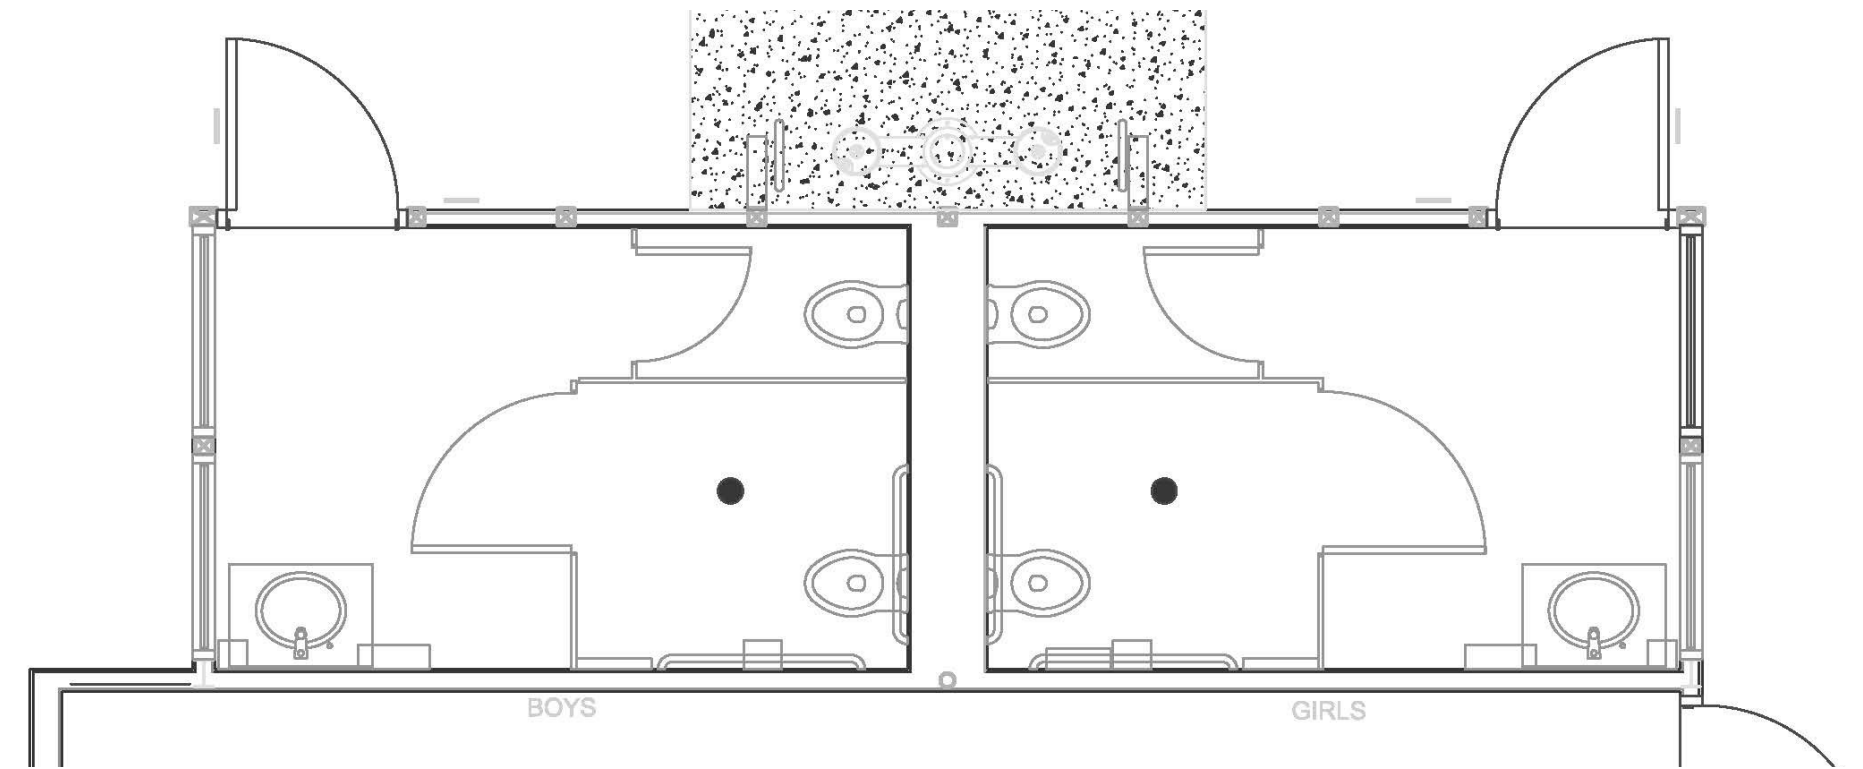

1000 Wing Restroom - New Floor Plan

300 Wing Restroom - New Floor Plan

# Corte Madera Restroom Renovations

Board Meeting: May 7, 2020